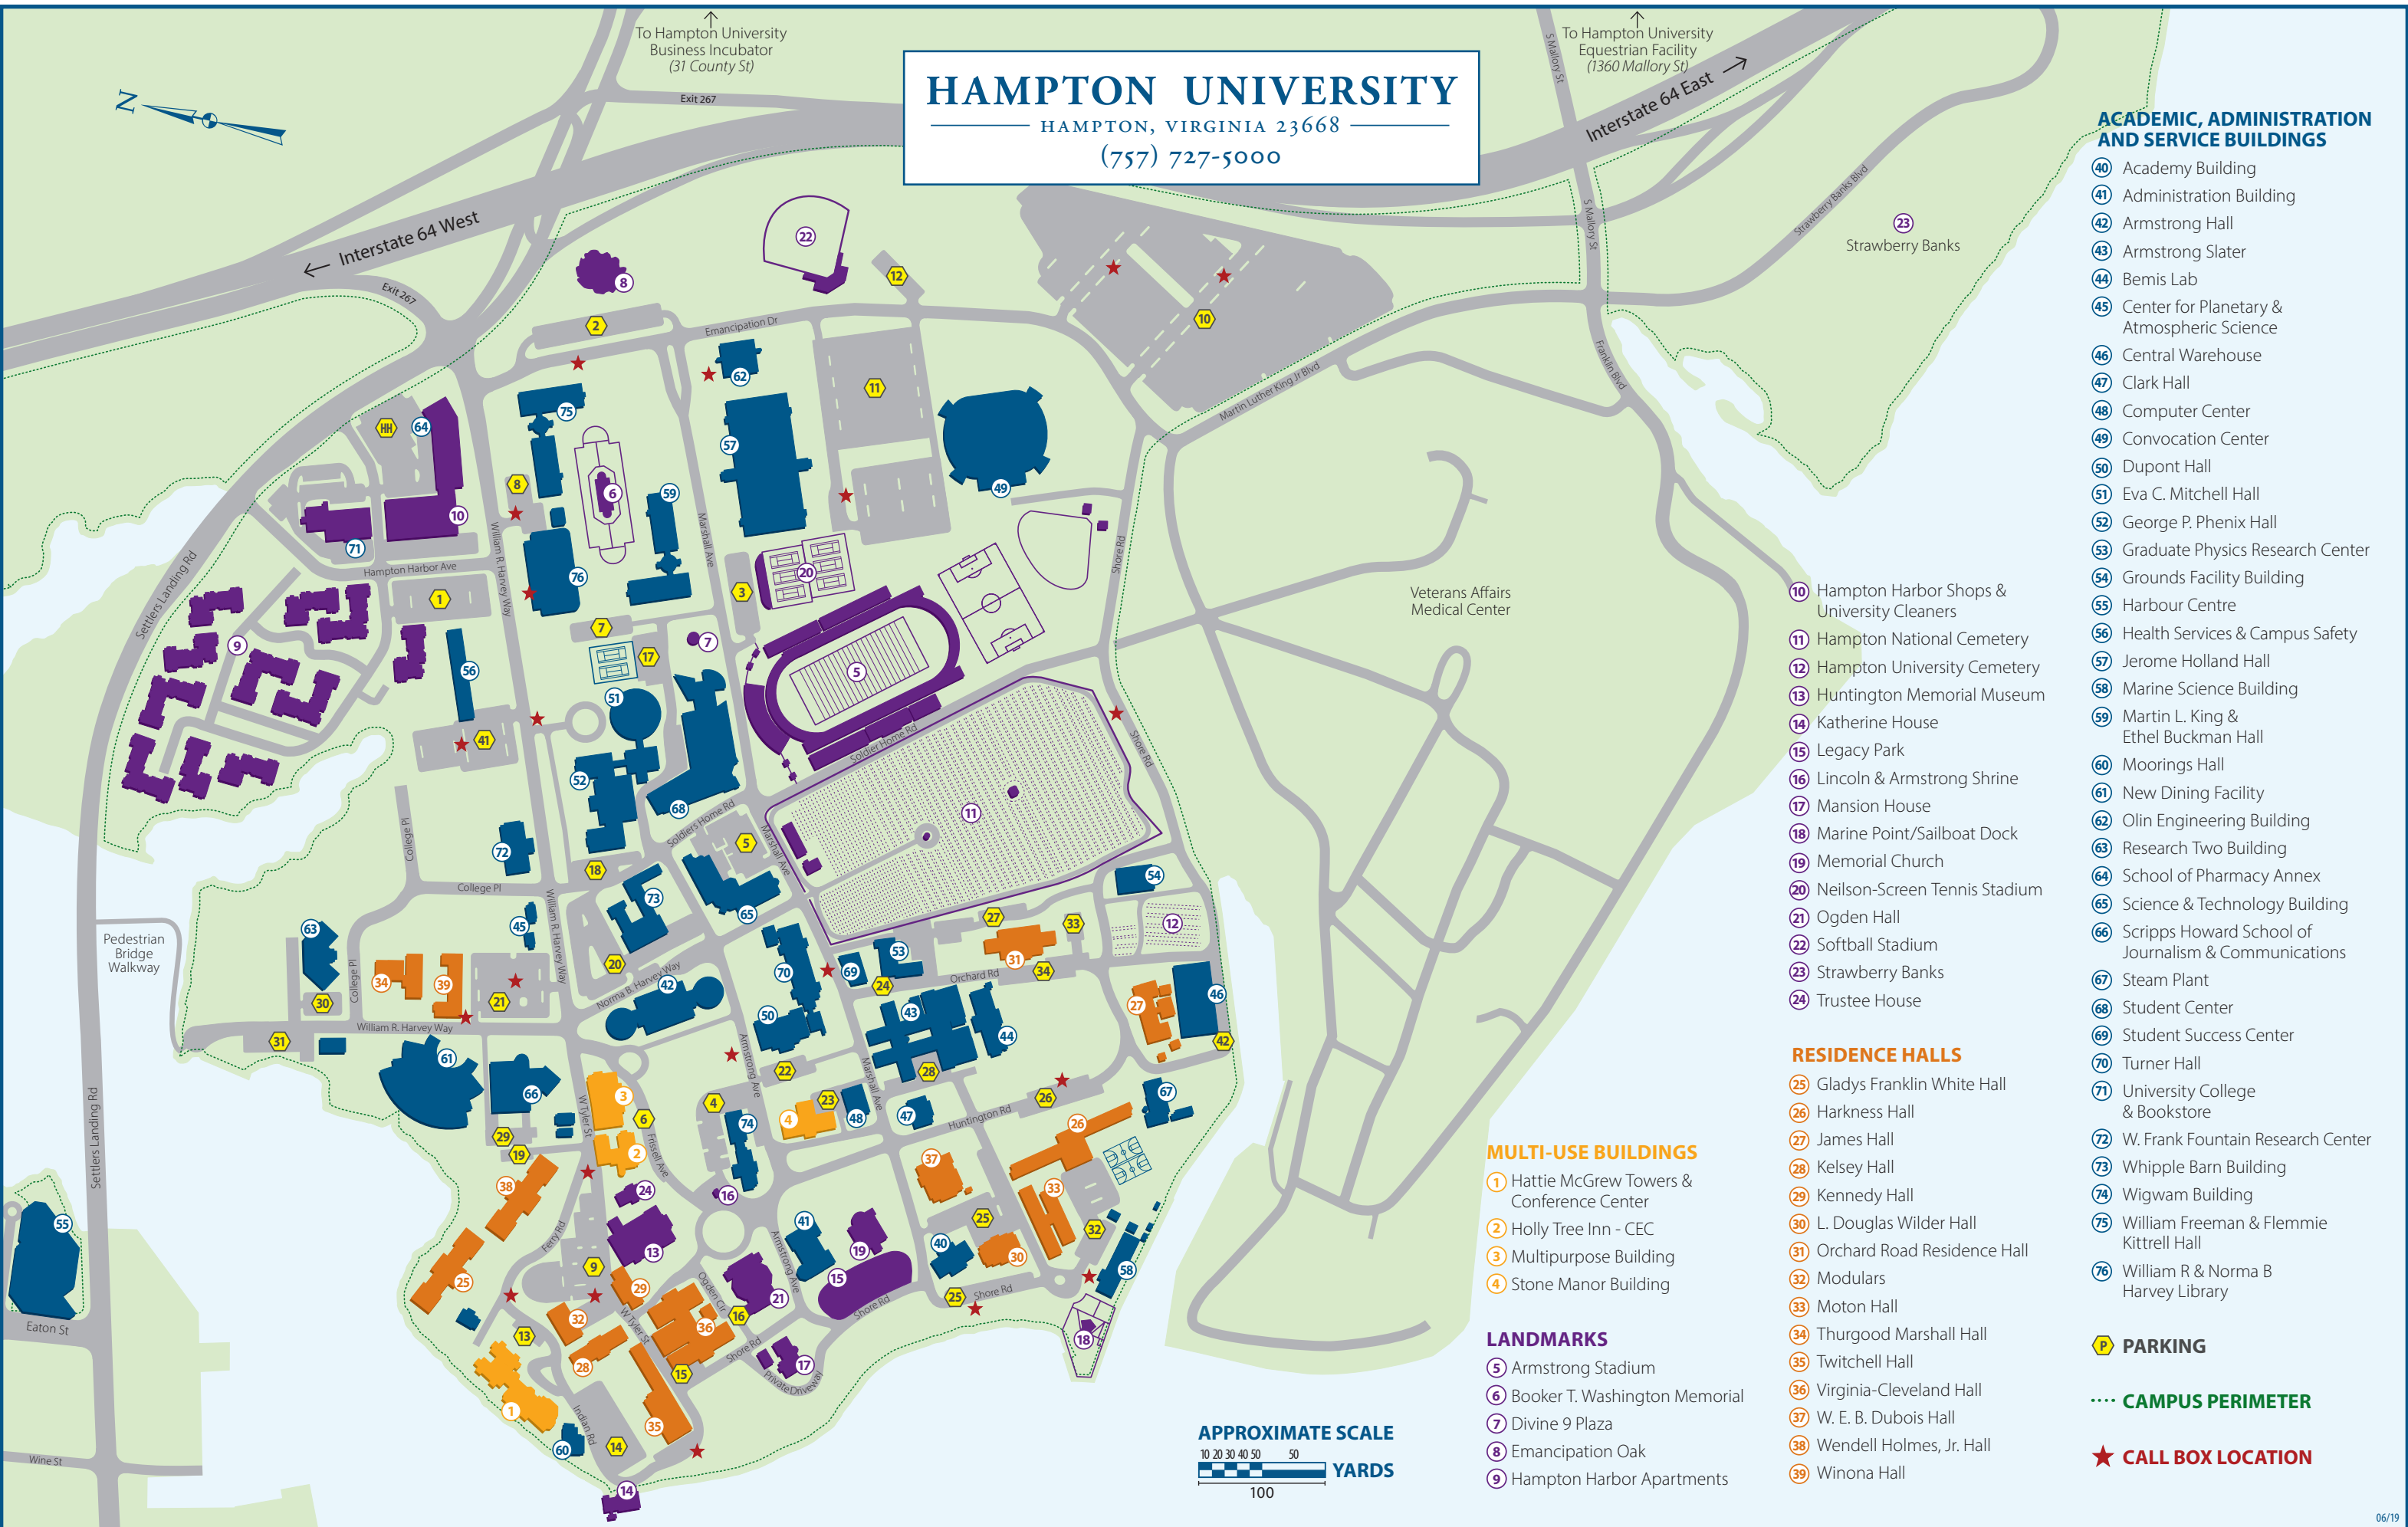

## ACADEMIC, ADMINISTRATION AND SERVICE BUILDINGS

- 40 Academy Building
- 41 Administration Building
- 42 Armstrong Hall
- 43 Armstrong Slater
- 44 Bemis Lab
- 45 Center for Planetary & Atmospheric Science
- 46 Central Warehouse
- 47 Clark Hall
- 48 Computer Center
- 49 Convocation Center
- 50 Dupont Hall
- 51 Eva C. Mitchell Hall
- 52 George P. Phenix Hall
- 53 Graduate Physics Research Center
- 54 Grounds Facility Building
- 55 Harbour Centre
- 56 Health Services & Campus Safety
- 57 Jerome Holland Hall
- 58 Marine Science Building
- 59 Martin L. King & Ethel Buckman Hall
- 60 Moorings Hall
- 61 New Dining Facility
- 62 Olin Engineering Building
- 63 Research Two Building
- 64 School of Pharmacy Annex
- 65 Science & Technology Building
- 66 Scripps Howard School of Journalism & Communications
- 67 Steam Plant
- 68 Student Center
- 69 Student Success Center
- 70 Turner Hall
- 71 University College & Bookstore
- 72 W. Frank Fountain Research Center
- 73 Whipple Barn Building
- 74 Wigwam Building
- 75 William Freeman & Flemma Kittrell Hall
- 76 William R & Norma B Harvey Library

## RESIDENCE HALLS

- 25 Gladys Franklin White Hall
- 26 Harkness Hall
- 27 James Hall
- 28 Kelsey Hall
- 29 Kennedy Hall
- 30 L. Douglas Wilder Hall
- 31 Orchard Road Residence Hall
- 32 Modulares
- 33 Moton Hall
- 34 Thurgood Marshall Hall
- 35 Twitchell Hall
- 36 Virginia-Cleveland Hall
- 37 W. E. B. Dubois Hall
- 38 Wendell Holmes, Jr. Hall
- 39 Winona Hall

## MULTI-USE BUILDINGS

- 1 Hattie McGrew Towers & Conference Center
- 2 Holly Tree Inn - CEC
- 3 Multipurpose Building
- 4 Stone Manor Building

## LANDMARKS

- 5 Armstrong Stadium
- 6 Booker T. Washington Memorial
- 7 Divine 9 Plaza
- 8 Emancipation Oak
- 9 Hampton Harbor Apartments

- PARKING
- CAMPUS PERIMETER
- CALL BOX LOCATION