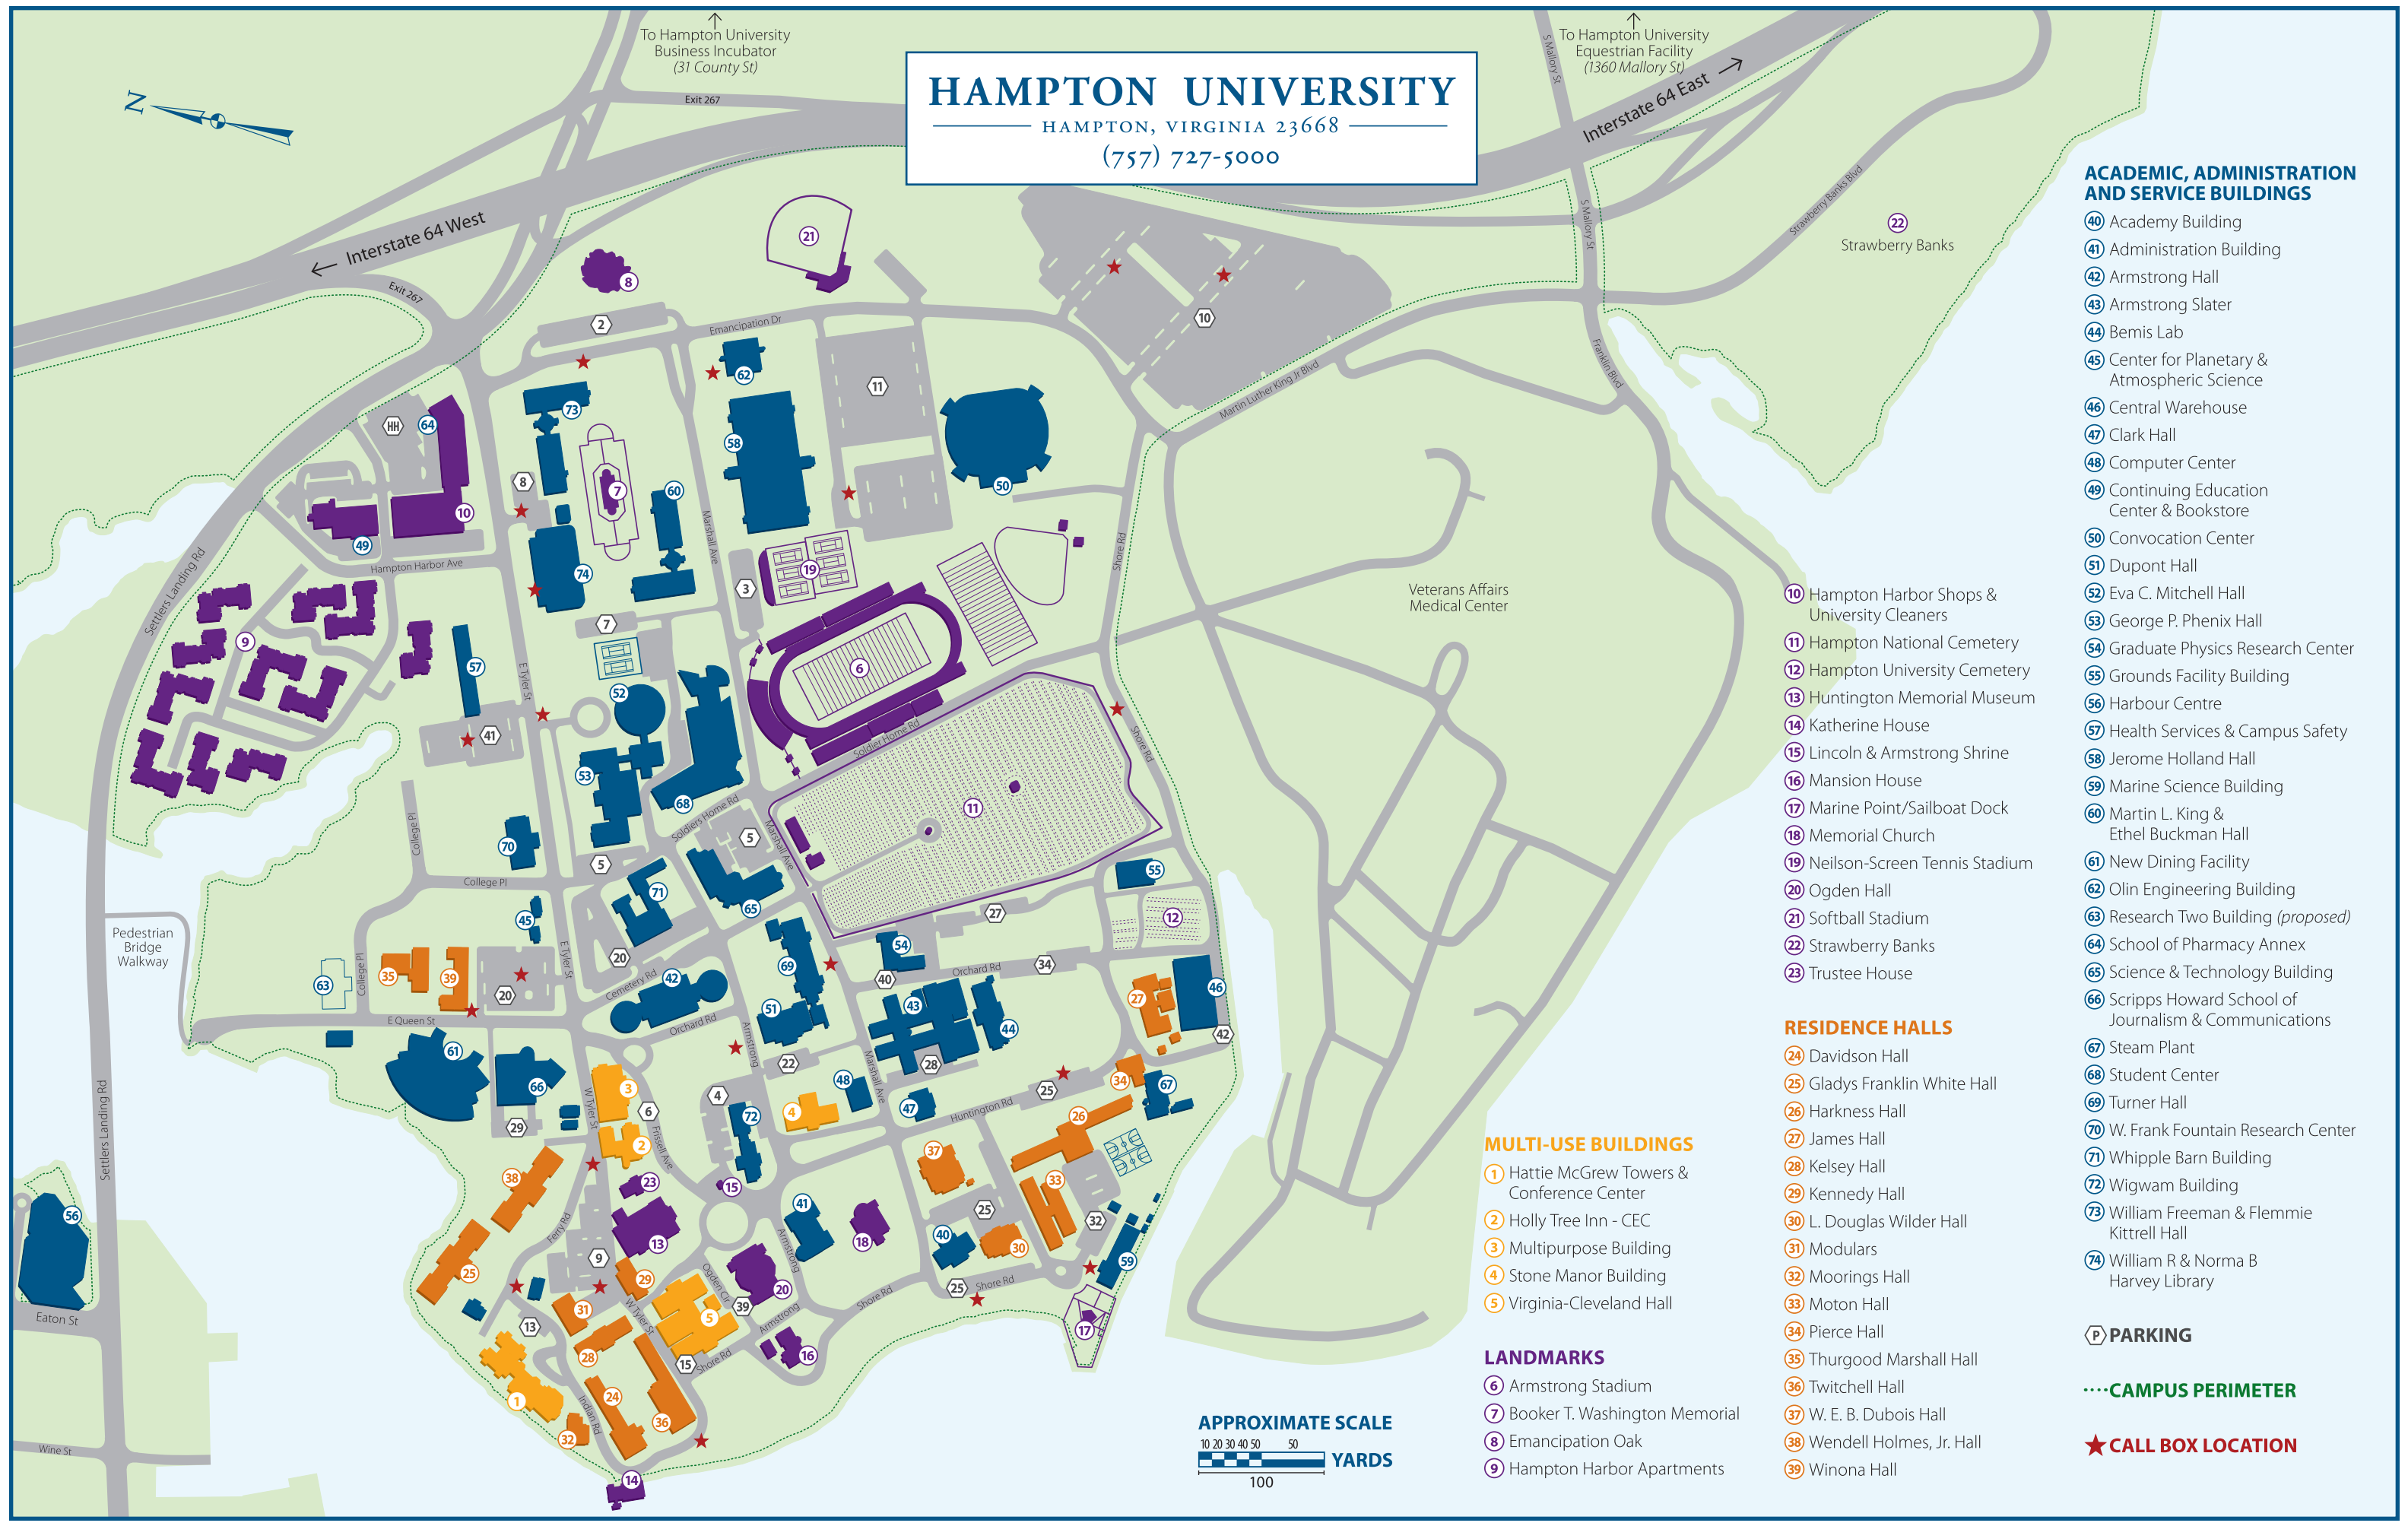

HAMPTON UNIVERSITY

HAMPTON, VIRGINIA 23668
(757) 727-5000

ACADEMIC, ADMINISTRATION AND SERVICE BUILDINGS

- 40 Academy Building
- 41 Administration Building
- 42 Armstrong Hall
- 43 Armstrong Slater
- 44 Bemis Lab
- 45 Center for Planetary & Atmospheric Science
- 46 Central Warehouse
- 47 Clark Hall
- 48 Computer Center
- 49 Continuing Education Center & Bookstore
- 50 Convocation Center
- 51 Dupont Hall
- 52 Eva C. Mitchell Hall
- 53 George P. Phenix Hall
- 54 Graduate Physics Research Center
- 55 Grounds Facility Building
- 56 Harbour Centre
- 57 Health Services & Campus Safety
- 58 Jerome Holland Hall
- 59 Marine Science Building
- 60 Martin L. King & Ethel Buckman Hall
- 61 New Dining Facility
- 62 Olin Engineering Building
- 63 Research Two Building (proposed)
- 64 School of Pharmacy Annex
- 65 Science & Technology Building
- 66 Scripps Howard School of Journalism & Communications
- 67 Steam Plant
- 68 Student Center
- 69 Turner Hall
- 70 W. Frank Fountain Research Center
- 71 Whipple Barn Building
- 72 Wigwam Building
- 73 William Freeman & Flemma Kittrell Hall
- 74 William R & Norma B Harvey Library

RESIDENCE HALLS

- 24 Davidson Hall
- 25 Gladys Franklin White Hall
- 26 Harkness Hall
- 27 James Hall
- 28 Kelsey Hall
- 29 Kennedy Hall
- 30 L. Douglas Wilder Hall
- 31 Modulars
- 32 Moorings Hall
- 33 Moton Hall
- 34 Pierce Hall
- 35 Thurgood Marshall Hall
- 36 Twitchell Hall
- 37 W. E. B. Dubois Hall
- 38 Wendell Holmes, Jr. Hall
- 39 Winona Hall

MULTI-USE BUILDINGS

- 1 Hattie McGrew Towers & Conference Center
- 2 Holly Tree Inn - CEC
- 3 Multipurpose Building
- 4 Stone Manor Building
- 5 Virginia-Cleveland Hall

LANDMARKS

- 6 Armstrong Stadium
- 7 Booker T. Washington Memorial
- 8 Emancipation Oak
- 9 Hampton Harbor Apartments

PARKING

---CAMPUS PERIMETER

★ CALL BOX LOCATION